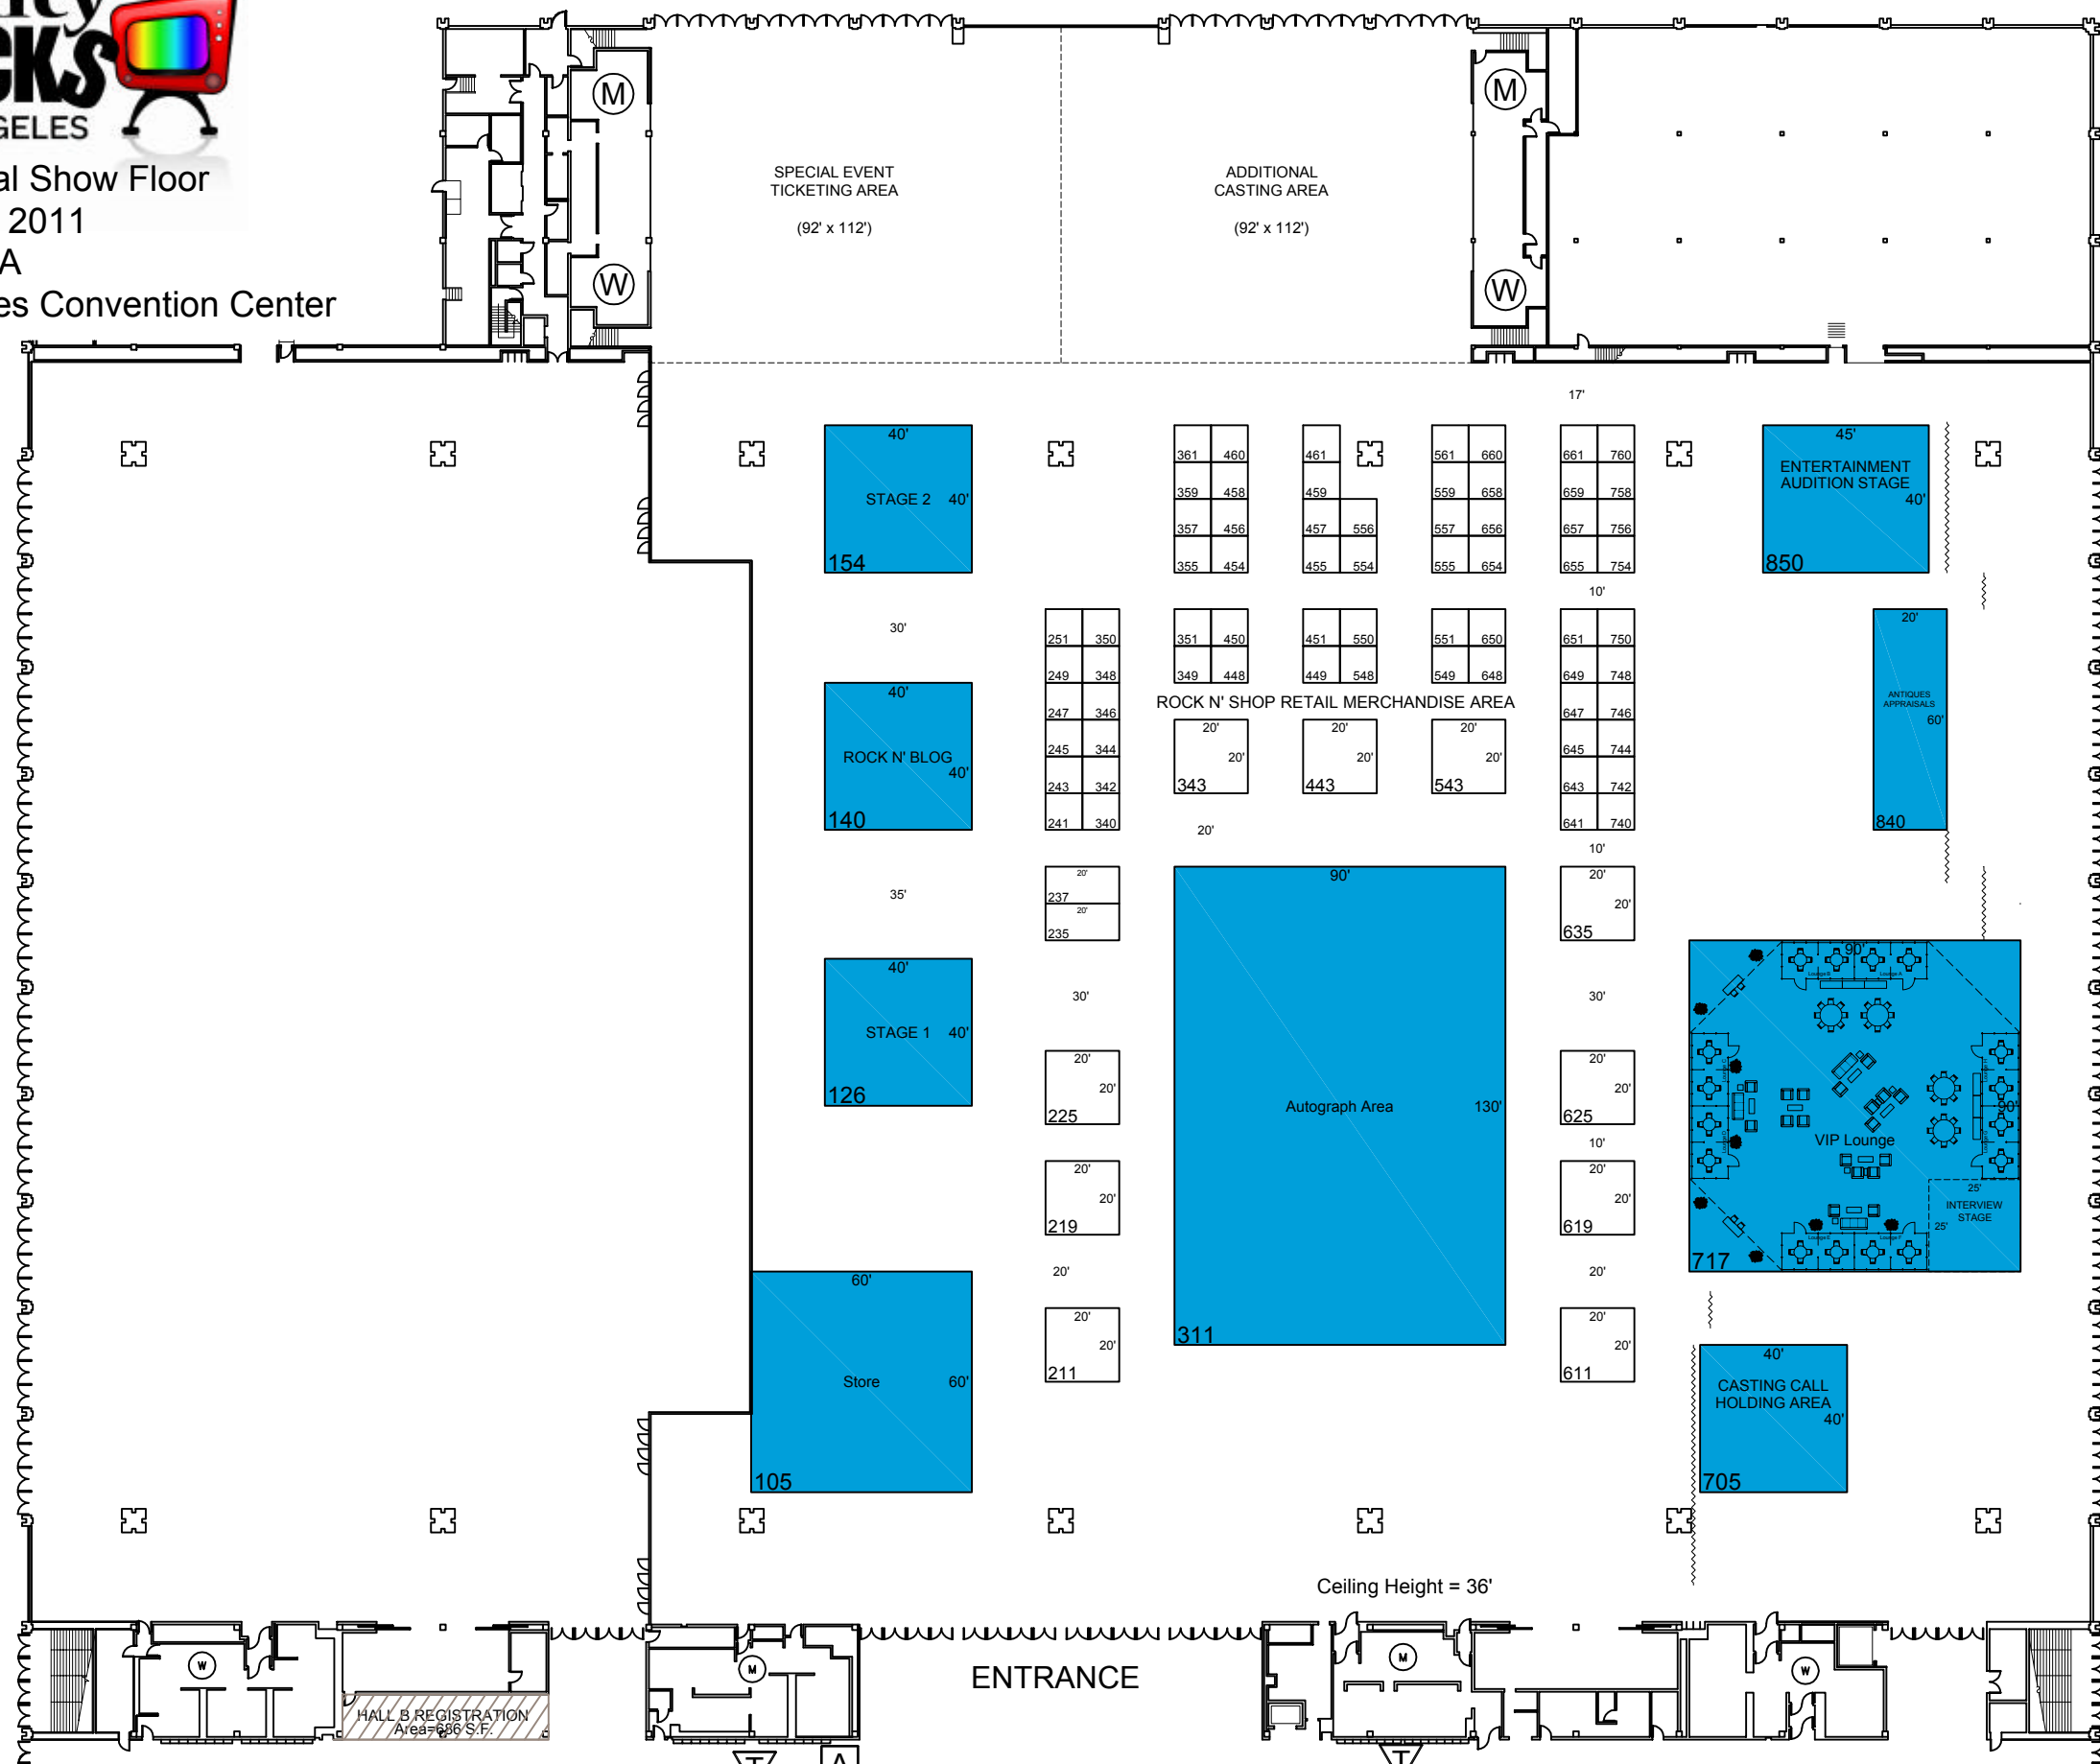

Account Executive: Patti McDowell

Revision Date: 02.18.11

Rev. # 06

Drawn By: Michele McDonald / bkf

Scale: Fit To Page

Inventory as of 02/16/2011

Dimension	Size	Qty	SqFt	Rented	Available
10'x10'	100	66	6,600	0	66
10'x20'	200	2	400	0	2
20'x20'	400	10	4,000	0	10
<b>Totals:</b>		<b>78</b>	<b>11,000</b>	<b>0</b>	<b>78</b>

Class Inventory as of 02/16/2011 Management

Dimension	Size	Qty	SqFt	Rented	Available
20'x60'	1,200	1	1,200	0	1
40'x40'	1,600	4	6,400	4	0
40'x45'	1,800	1	1,800	1	0
60'x60'	3,600	1	3,600	1	0
90'x90'	8,100	1	8,100	1	0
90'x130'	11,700	1	11,700	1	0
<b>Totals:</b>		<b>9</b>	<b>32,800</b>	<b>8</b>	<b>1</b>